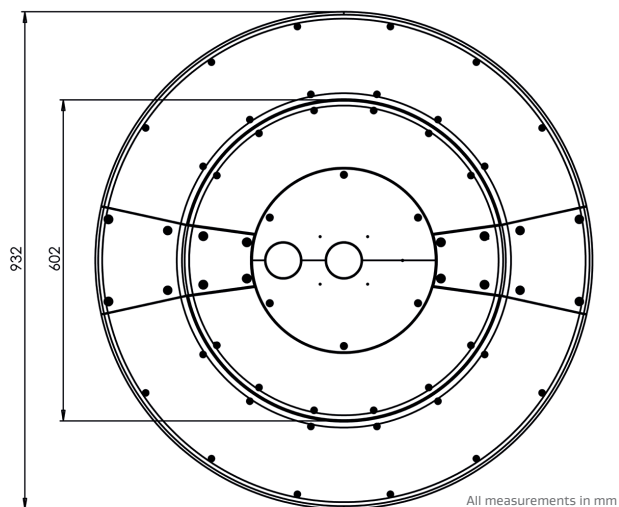

Specification

Weight: 14.0 kg - 30.5 kg

Windage: 0.05m² - 0.18m²

Material: Die-cast Aluminium

Paint Finish: Anthracite Grey

Embodied Carbon: 270 - 656 kg CO₂e

Key Features

- 62.0W – 473.0W
- 6,414 – 56,000 Luminaire Lumens
- Efficacy up to 144.0 lm/W
- ULOR 0%
- 2700K & 4000K, CRI >70
- IP66, IK10
- Lifetime 100,000
- Bespoke Optical Design
- Marine Grade as Standard

FW70

Forward Throw Optic - 70°

Open areas perimeter lighting

FWB70

Forward Throw Optic c/w Back Spill Shield - 70°

Limits obtrusive light

Dimensions

Circular Economy Score