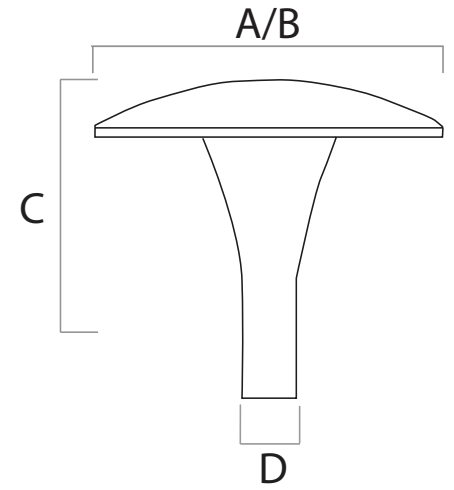

Other Options Available

Contact for further details

- Colour Temperature Opportunities

Body Type	A	B	C	D
Standard	520	520	377	60

All measurements in mm

Mounting Options

- Post Top 60mm

Code	Power (W)	Luminaire Lumens (lm)	Drive Current (mA)	Optic	CCT(K)	IP	IK	Weight (kg)	Driver Included	Driver Type
LUNP-SYV-840-41-16	41.0	4,300	350	Symmetrical Type V	4000	IP66	IK08	9.0	Yes	Fixed
LUNP-SYV-840-57-16	57.0	6,050	350		4000	IP66	IK08	9.0	Yes	Fixed
LUNP-SYV-840-80-16	80.0	8,400	350		4000	IP66	IK08	9.0	Yes	Fixed
LUNC-SYV-840-41-16	41.0	3,950	350		4000	IP67	IK10	9.0	Yes	Fixed
LUNC-SYV-840-57-16	57.0	5,450	350		4000	IP67	IK10	9.0	Yes	Fixed
LUNC-SYV-840-80-16	80.0	7,500	350		4000	IP66	IK09	9.0	Yes	Fixed
LUNP-ASIV-840-30-16	30.0	2,950	350	Asymmetrical Type IV	4000	IP66	IK08	9.0	Yes	Fixed
LUNP-ASIV-840-43-16	43.0	4,050	350		4000	IP66	IK09	9.0	Yes	Fixed
LUNP-ASIV-840-57-16	57.0	5,700	350		4000	IP65	IK08	9.0	Yes	Fixed
LUNC-ASIV-840-30-16	30.0	2,550	350		4000	IP66	IK08	9.0	Yes	Fixed
LUNC-ASIV-840-43-16	35.0	3,600	350		4000	IP66	IK08	9.0	Yes	Fixed
LUNC-ASIV-840-57-16	57.0	4,950	350		4000	IP66	IK10	9.0	Yes	Fixed