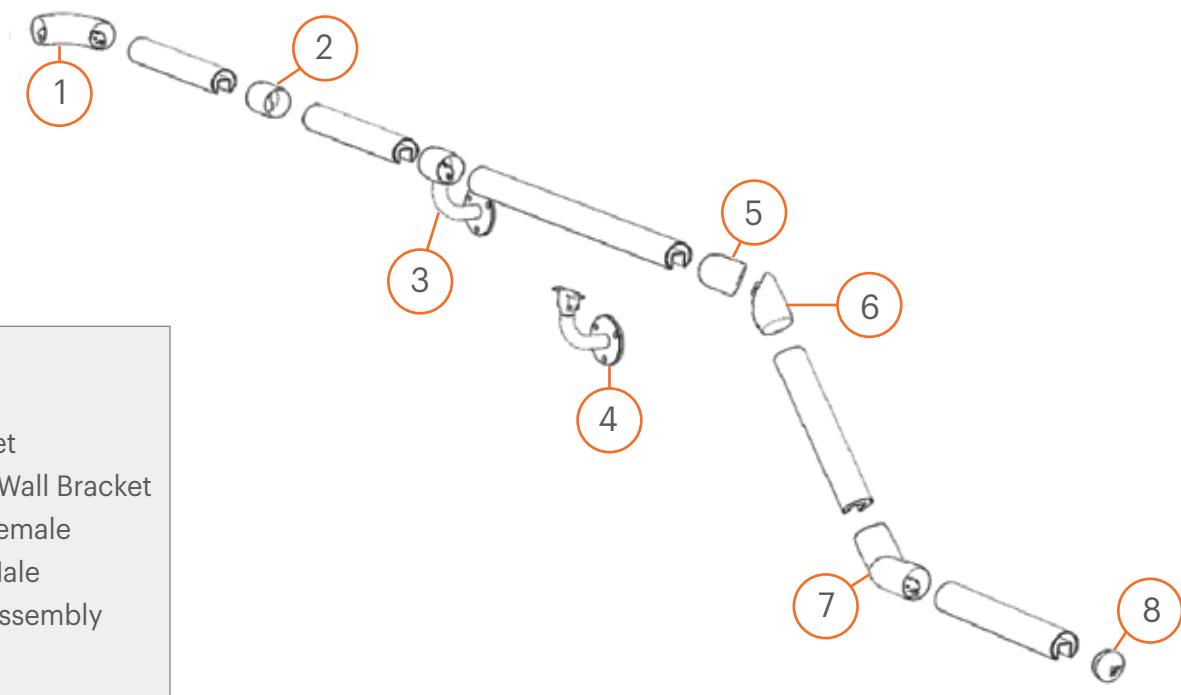

### Product Description

The TOCCA Pro is a refined, high-performance lighting solution designed for seamless architectural integration. Available with Classic or Comfort illumination options, this sleek handrail system delivers exceptional uniformity and visual comfort, harmoniously blending into public realm environments as well as private and commercial developments.

### Features and Benefits

- Fast and simple self-installation system
- Concealed fastening for a seamless appearance
- Variable Corner Joint – Accommodates directional changes with ease.
- Fixed Corner Joint – Links sections together at a fixed 90° angle.
- End Cap – Provides a neat, stylish finish to complete the installation.

### Key Components

1. Fixed Corner
2. Splice
3. Splice Wall Bracket
4. Flexible Location Wall Bracket
5. Variable Corner Female
6. Variable Corner Male
7. Variable Corner Assembly
8. End Cap