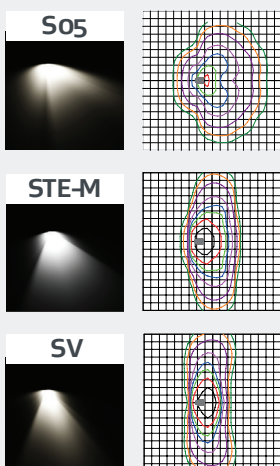

Specification Text

The luminaire shall be manufactured from high-pressure die-cast aluminium. It shall have an LED efficacy of up to 126 lm/W and will be capable of producing up to 8,990 luminaire lumens at 4000K with a CRI >70. It shall have an asymmetric forward throw optic and is rated at IP66 and IK07.

Specification

Weight: 4.1 - 10.1kg
 Windage: 0.08-0.19m²
 Material: Die-cast Aluminium
 Paint finish: Graphite Grey

Key Features

- 21.5W - 102.0W
- 2,420 - 8,990 Luminaire Lumens
- Efficacy up to 126 lm/W
- 4000K, CRI >70
- Lifetime >100,000hr, L90

Dimensions

Length (L) options (mm) - 350, 500, 650, 800, 950

Optics

Code	Power	Luminaire Lumens	No. Modules	Drive Current	Optic	CCT(K)	IP	IK	Weight kg	Paint Finish	Driver Included	Driver Type
MOD23-SO5-4.7-1M1F	21.5	2,420	1	700	Asymmetrical Street Optic (S05)	4000	IP66	IK08	4.1	Graphite Grey	Driver inc	DALI
MOD25-SO5-4.7-1M1F	21.5	2,420	1	700		4000	IP66	IK07	5.4	Graphite Grey	Driver inc	DALI
MOD25-SO5-4.7-2M1F	40.0	4,720	2	700		4000	IP66	IK07	5.8	Graphite Grey	Driver inc	DALI
MOD29-SO5-4.7-4M1F	76.0	8,990	4	700		4000	IP66	IK07	10.1	Graphite Grey	Driver inc	DALI
MOD25-SV-4.7-1M1F	21.5	2,420	1	700	Asymmetrical Street Optic (SV)	4000	IP66	IK07	5.4	Graphite Grey	Driver inc	DALI
MOD25-SV-4.7-2M1F	40.0	4,720	2	700		4000	IP66	IK07	5.8	Graphite Grey	Driver inc	DALI
MOD25-STE-M4.7-2M1F	52.0	6,530	2	700	Asymmetrical Street Optic (STE-M)	4000	IP66	IK07	5.8	Graphite Grey	Driver inc	DALI
MOD26-STE-M4.7-2M1F	52.0	6,530	2	700		4000	IP66	IK07	10.1	Graphite Grey	Driver inc	DALI