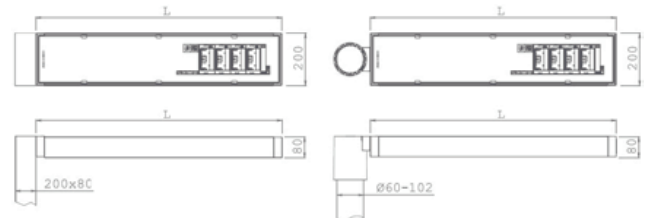

Specification Text

The luminaire shall be manufactured from high-pressure die-cast aluminium. It shall have an LED efficacy of up to 126 lm/W and will be capable of producing up to 8,990 luminaire lumens at 4000K with a CRI >70. It shall have an asymmetric forward throw optic and is rated at IP66 and IK07.

Specification

Weight: 4.1 - 10.1kg
 Windage: 0.08-0.19m²
 Material: Die-cast Aluminium
 Paint finish: Graphite Grey

Key Features

- 21.5W - 102.0W
- 2,420 - 8,990 Luminaire Lumens
- Efficacy up to 126 lm/W
- 4000K, CRI >70
- Lifetime >100,000hr, L90

Dimensions

Length (L) options (mm) - 350, 500, 650, 800, 950

Optics

Code	Power	Luminaire Lumens	No. Modules	Drive Current	Optic	CCT(K)	IP	IK	Weight kg	Paint Finish	Driver Included	Driver Type
MOD23-SO5-4.7-1M1F	21.5	2,420	1	700	Asymmetrical Street Optic (S05)	4000	IP66	IK08	4.1	Graphite Grey	Driver inc	DALI
MOD25-SO5-4.7-1M1F	21.5	2,420	1	700		4000	IP66	IK07	5.4	Graphite Grey	Driver inc	DALI
MOD25-SO5-4.7-2M1F	40.0	4,720	2	700		4000	IP66	IK07	5.8	Graphite Grey	Driver inc	DALI
MOD29-SO5-4.7-4M1F	76.0	8,990	4	700		4000	IP66	IK07	10.1	Graphite Grey	Driver inc	DALI
MOD25-SV-4.7-1M1F	21.5	2,420	1	700	Asymmetrical Street Optic (SV)	4000	IP66	IK07	5.4	Graphite Grey	Driver inc	DALI
MOD25-SV-4.7-2M1F	40.0	4,720	2	700		4000	IP66	IK07	5.8	Graphite Grey	Driver inc	DALI
MOD25-STE-M4.7-2M1F	52.0	6,530	2	700	Asymmetrical Street Optic (STE-M)	4000	IP66	IK07	5.8	Graphite Grey	Driver inc	DALI
MOD26-STE-M4.7-2M1F	52.0	6,530	2	700		4000	IP66	IK07	10.1	Graphite Grey	Driver inc	DALI