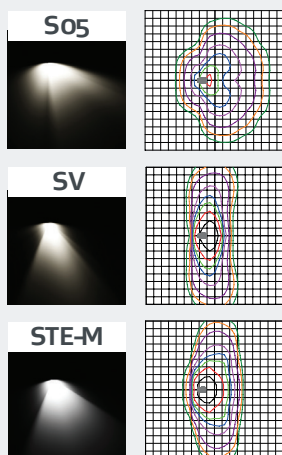

Datasheet

Master

Product Description

A distinctive LED street lantern suited to urban applications, it comes in two sizes with a large range of asymmetric optics.

Specification Text

The luminaire shall be manufactured from high-pressure die-cast aluminium. It shall have an LED efficacy of up to 126 lm/W and will be capable of producing up to 12,550 luminaire lumens at 4000K with a CRI >70. It shall have an asymmetric forward throw optic and is rated at IP66 and IK09.

Specification

Weight: 8.2 - 9.2kg
Windage: Master 6: 0.03 - 0.26m²
Master 3: 0.05 - 0.23m²
Material: Die-cast Aluminium
Paint finish: Graphite Grey

Key Features

- 21.0W - 102.0W
- 2,420 - 12,550 Luminaire Lumens
- Efficacy up to 126 lm/W
- 4000K, CRI >70
- Lifetime >100,000hr, L80

Dimensions

Optics