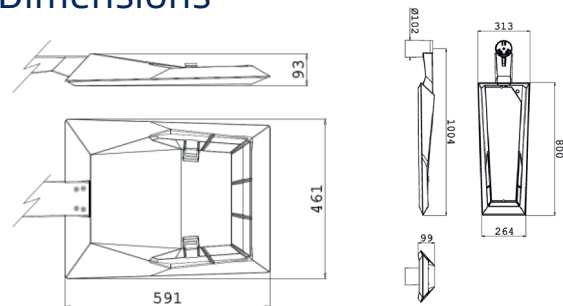

### Specification Text

The luminaire shall be manufactured from high-pressure die-cast aluminium. It shall have an LED efficacy of up to 126 lm/W and will be capable of producing up to 12,550 luminaire lumens at 4000K with a CRI >70. It shall have an asymmetric forward throw optic and is rated at IP66 and IK09.

### Specification

Weight: 8.2 - 9.2kg  
 Windage: Master 6: 0.03 - 0.26m<sup>2</sup>  
 Master 3: 0.05 - 0.23m<sup>2</sup>  
 Material: Die-cast Aluminium  
 Paint finish: Graphite Grey

### Dimensions