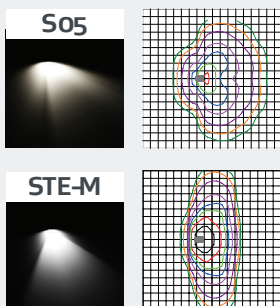

### Specification Text

The luminaire shall be manufactured from high-pressure die-cast aluminium. It shall have an LED efficacy of up to 123 lm/W and will be capable of producing up to 12,300 luminaire lumens at 4000K with a CRI >70. It shall have an asymmetric forward throw optic and is rated at IP66 and IK08.

### Key Features

- 21.5W - 102.0W
- 2,330 - 12,300 Luminaire Lumens
- Efficacy up to 123 lm/W
- 4000K, CRI >70
- Lifetime >100,000hr, L90

### Dimensions

All units of measurement in mm

### Optics

Code	Power	Luminaire Lumens	No. Modules	Drive Current	Optic	CCT(K)	IP	IK	Weight kg	Paint Finish	Driver Included	Driver Type
REVELL32-S05-4.7-1M1F	21.5	2,370	1	700	Asymmetrical Street Optic (SO5)	4000	IP66	IK08	8.0	Graphite Grey	Driver inc	DALI
REVELL32-S05-4.7-2M1F	40.0	4,630	2	700		4000	IP66	IK08	8.0	Graphite Grey	Driver inc	DALI
REVELL35-S05-4.7-1M1F	21.5	2,330	1	700		4000	IP66	IK08	11.5	Graphite Grey	Driver inc	DALI
REVELL35-S05-4.7-2M1F	40.0	4,630	2	700		4000	IP66	IK08	11.5	Graphite Grey	Driver inc	DALI
REVELL35-S05-4.7-4M1F	76.0	8,810	4	700		4000	IP66	IK08	11.5	Graphite Grey	Driver inc	DALI
REVELL32-STE-M-4.7-2M1F	52.0	6,400	2	700	Asymmetrical Street Optic (STE-M)	4000	IP66	IK08	8.0	Graphite Grey	Driver inc	DALI
REVELL35-STE-M-4.7-2M1F	52.0	6,400	2	700		4000	IP66	IK08	11.5	Graphite Grey	Driver inc	DALI
REVELL35-STE-M-4.7-4M1F	102.0	12,300	4	700		4000	IP66	IK08	11.5	Graphite Grey	Driver inc	DALI