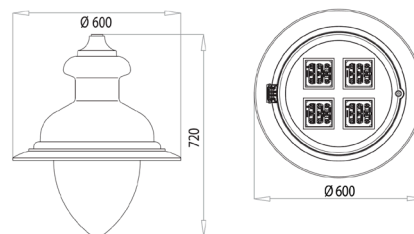

### Specification Text

The luminaire shall be manufactured from high-pressure die-cast aluminium. It shall have an LED efficacy of up to 123 lm/W and will be capable of producing up to 12,300 luminaire lumens at 4000K with a CRI >70. It shall have an asymmetric forward throw optic and is rated at IP66 and IK08.

### Dimensions

All units of measurement in mm