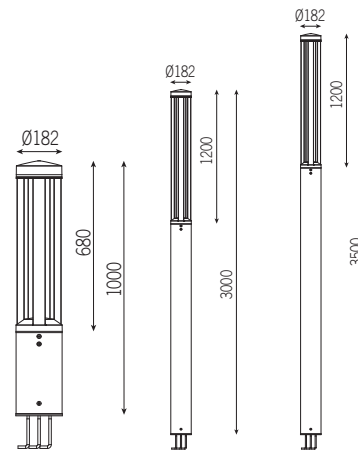

Key Features

- Luminaire Lumens 1,450-1,900
- 700mA
- Power 19W-24W
- Luminaire efficacy up to 79.2 lm/W
- 3000K, 4000K, CRI >70
- Lifetime >50,000hr L80
- Bollard & light pole versions, 1m, 3m & 3.5m

Optics

Soul 180	Radial illumination
-----------------	---------------------

Applications

- Urban environment
- Residential
- Hospitality & Leisure
- Retail
- Commercial
- Pathways & parks

Specification Text

The luminaire shall be manufactured from high pressure die-cast aluminium. It shall be capable of producing 1,450-1,900 luminaire lumens at 4,000K with a CRI >70. The luminaire will be rated at IP66.

Dimensions

All units of measurement in mm.

Specifications

Weight	8.5-25kg
Windage	0.18m ² (1,000mm high) 0.55m ² (3,000 high) 0.60m ² (3,500 high)
Material	Die-cast aluminium
Paint Finish	Graphite grey (RAL 7024) Aluminium/silver (RAL 9006)

Code	Power	Light Source	Source Lumens	Optic	CCT(K)	IP	IK	Weight (kg)	Paint Finish	Product Type
LED										
S6605-16 CEI (1,000mm)	19W	LED	1400	Radial clear screen	3000	IP66	IK07	8.50	Graphite grey	Bollard
S6605-21 CEI (1,000mm)	19W	LED	1400		3000	IP66	IK07	8.50	Silver	Bollard
S6606-16 CEI (1,000mm)	19W	LED	1400		4000	IP66	IK07	8.50	Graphite grey	Bollard
S6606-21 CEI (1,000mm)	19W	LED	1400		4000	IP66	IK07	8.50	Silver	Bollard
S6613-16 CEI (3,000mm)	24W	LED	1900	Radial clear screen	3000	IP66	IK07	22.50	Graphite grey	Light Pole
S6613-21 CEI (3,000mm)	24W	LED	1900		3000	IP66	IK07	22.50	Silver	Light Pole
S6614-16 CEI (3,000mm)	24W	LED	1900		4000	IP66	IK07	22.50	Graphite grey	Light Pole
S6614-21 CEI (3,000mm)	24W	LED	1900		4000	IP66	IK07	22.50	Silver	Light Pole
S6616-16 CEI (3,500mm)	24W	LED	1900		3000	IP66	IK07	25.00	Graphite grey	Light Pole
S6616-21 CEI (3,500mm)	24W	LED	1900		3000	IP66	IK07	25.00	Silver	Light Pole
S6617-16 CEI (3,500mm)	24W	LED	1900		4000	IP66	IK07	25.00	Graphite grey	Light Pole
S6617-21 CEI (3,500mm)	24W	LED	1900		4000	IP66	IK07	25.00	Silver	Light Pole