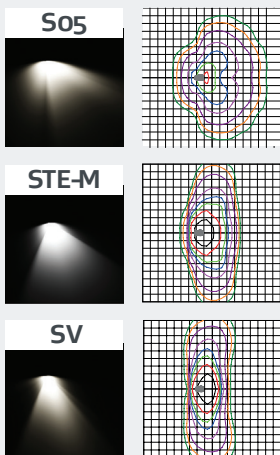

Datasheet

Artelys

Product Description

This Italian made luminaire offers excellent efficiency and high-performance. With a choice of optics and its elegant design, ARTELYS lends itself to a wide range of applications.

Specification Text

The luminaire shall be manufactured from high-pressure die-cast aluminium. It shall have an LED efficacy of up to 123 lm/W and will be capable of producing up to 12,300 luminaire lumens at 4000K with a CRI >70. It shall have an asymmetric forward throw optic and is rated at IP66 and IK08.

Specification

- Weight: 7.0-11.0kg
- Windage: Artelys 350: 0.08 - 0.4m²
  Artelys 460: 0.13 - 0.64m²
- Material: Die-cast Aluminium
- Paint finish: Graphite Grey

Key Features

- 21.5W - 102.0W
- 2,420 - 12,300 Luminaire Lumens
- Efficacy up to 123 lm/W
- 4000K, CRI >70
- Lifetime >100,000hr, L90

Dimensions

Optics