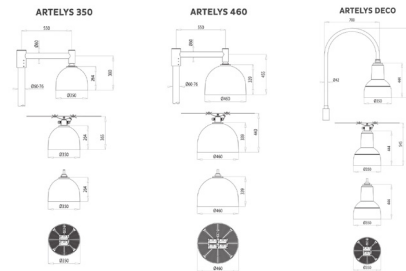

### Specification

- Weight: 7.0-11.0kg
- Windage: Artelys 350: 0.08 - 0.4m<sup>2</sup>  
Artelys 460: 0.13 - 0.64m<sup>2</sup>
- Material: Die-cast Aluminium
- Paint finish: Graphite Grey

### Dimensions