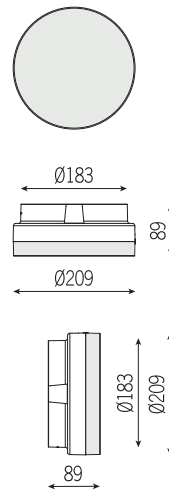

#### Optics

**Dot**

Asymmetric 130° one-way illumination

130°

## Dimensions

All units of measurement in mm.