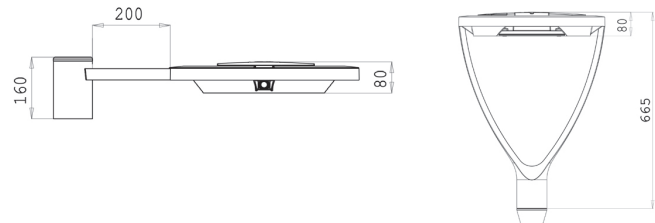

### Specification Text

The luminaire shall be manufactured from high-pressure die-cast aluminium. It shall have an LED efficacy of up to 117 lm/W and will be capable of producing up to 4,580 luminaire lumens at 4000K with a CRI >70. It shall have Asymmetric and Symmetric Street Optics and is rated at IP66 and IK08.

### Specification

- Weight: 7.0kg
- Windage: 0.03-0.17m<sup>2</sup>
- Material: Die-cast Aluminium
- Paint finish: Graphite Grey

### Dimensions