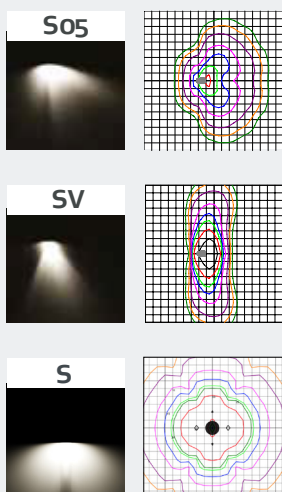

Datasheet

Eco Rays

Product Description

Create a stunning silhouette and a superb light output with this LED luminaire. Available post-top, side-entry or suspended.

Specification Text

The luminaire shall be manufactured from high-pressure die-cast aluminium. It shall have an LED efficacy of up to 117 lm/W and will be capable of producing up to 4,580 luminaire lumens at 4000K with a CRI >70. It shall have Asymmetric and Symmetric Street Optics and is rated at IP66 and IK08.

Specification

- Weight: 7.0kg
- Windage: 0.03-0.17m²
- Material: Die-cast Aluminium
- Paint finish: Graphite Grey

Key Features

- 16.0W - 40.0W
- 1,830 - 4,580 Luminaire Lumens
- Efficacy up to 117 lm/W
- 4000K, CRI >70
- Lifetime >100,000hr, L90

Dimensions

Optics