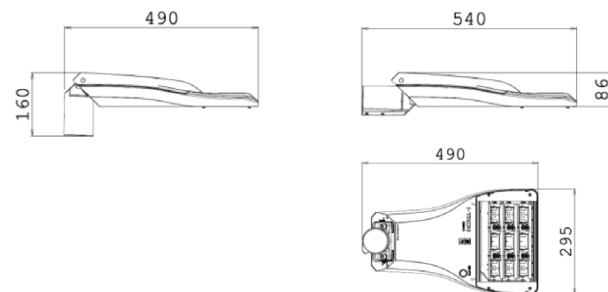

### Specification Text

The luminaire shall be manufactured from high-pressure die-cast aluminium. It shall have an LED efficacy of up to 139 lm/W and will be capable of producing up to 9,984 luminaire lumens at 4000K with a CRI >70. It shall have an asymmetric forward throw optic and is rated at IP66 and IK07.

### Specification

Weight: 4.5kg  
 Windage: 0.03-0.11m<sup>2</sup>  
 Material: Die-cast Aluminium  
 Paint finish: Anthracite Grey

### Dimensions