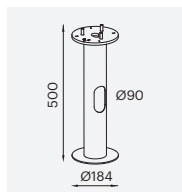

Accessories / Options

Paint finish options	See specification table
Colour temperature options	5000K available
Zinc plated anchorage (S6979-31)