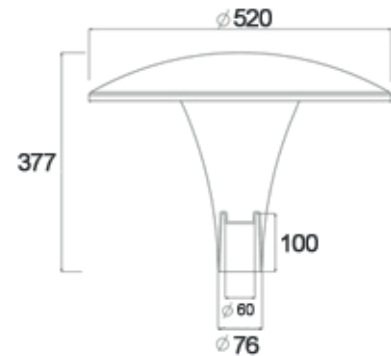

### Specification

Weight: 9.0 kg  
 Windage 0.16 m<sup>2</sup>  
 Material: Die-cast Aluminium  
 Paint finish: Graphite Grey

### Mounting Options

- Post Top 60mm

### Optics

**Asymmetrical  
Street Optic**

**Symmetrical Street  
Optic**

All measurements in mm

Code	Power	Luminaire Lumens	Drive Current	Optic	CCT(K)	IP	IK	Weight kg	Paint Finish	Driver Included
LUNP-SYV-840-41-16	41.0	4,300	350	Symmetrical Street Optic	4000	IP66	IK09	9.0	Graphite Grey	Driver Inc
LUNP-SYV-840-57-16	57.0	6,050	350	Symmetrical Street Optic	4000	IP66	IK09	9.0	Graphite Grey	Driver Inc
LUNP-SYV-840-80-16	80.0	8,400	350	Symmetrical Street Optic	4000	IP66	IK09	9.0	Graphite Grey	Driver Inc
LUNC-SYV-840-41-16	41.0	3,950	350	Symmetrical Street Optic	4000	IP66	IK09	9.0	Graphite Grey	Driver Inc
LUNC-SYV-840-57-16	57.0	5,450	350	Symmetrical Street Optic	4000	IP66	IK09	9.0	Graphite Grey	Driver Inc
LUNC-SYV-840-80-16	80.0	7,500	350	Symmetrical Street Optic	4000	IP66	IK09	9.0	Graphite Grey	Driver Inc
LUNP-ASIV-840-30-16	30.0	2,950	350	Asymmetrical Street Optic	4000	IP66	IK09	9.0	Graphite Grey	Driver Inc
LUNP-ASIV-840-43-16	43.0	4,050	350	Asymmetrical Street Optic	4000	IP66	IK09	9.0	Graphite Grey	Driver Inc
LUNP-ASIV-840-57-16	57.0	5,700	350	Asymmetrical Street Optic	4000	IP66	IK09	9.0	Graphite Grey	Driver Inc
LUNC-ASIV-840-30-16	30.0	2,550	350	Asymmetrical Street Optic	4000	IP66	IK09	9.0	Graphite Grey	Driver Inc
LUNC-ASIV-840-43-16	35.0	3,600	350	Asymmetrical Street Optic	4000	IP66	IK09	9.0	Graphite Grey	Driver Inc
LUNC-ASIV-840-57-16	57.0	4,950	350	Asymmetrical Street Optic	4000	IP66	IK09	9.0	Graphite Grey	Driver Inc